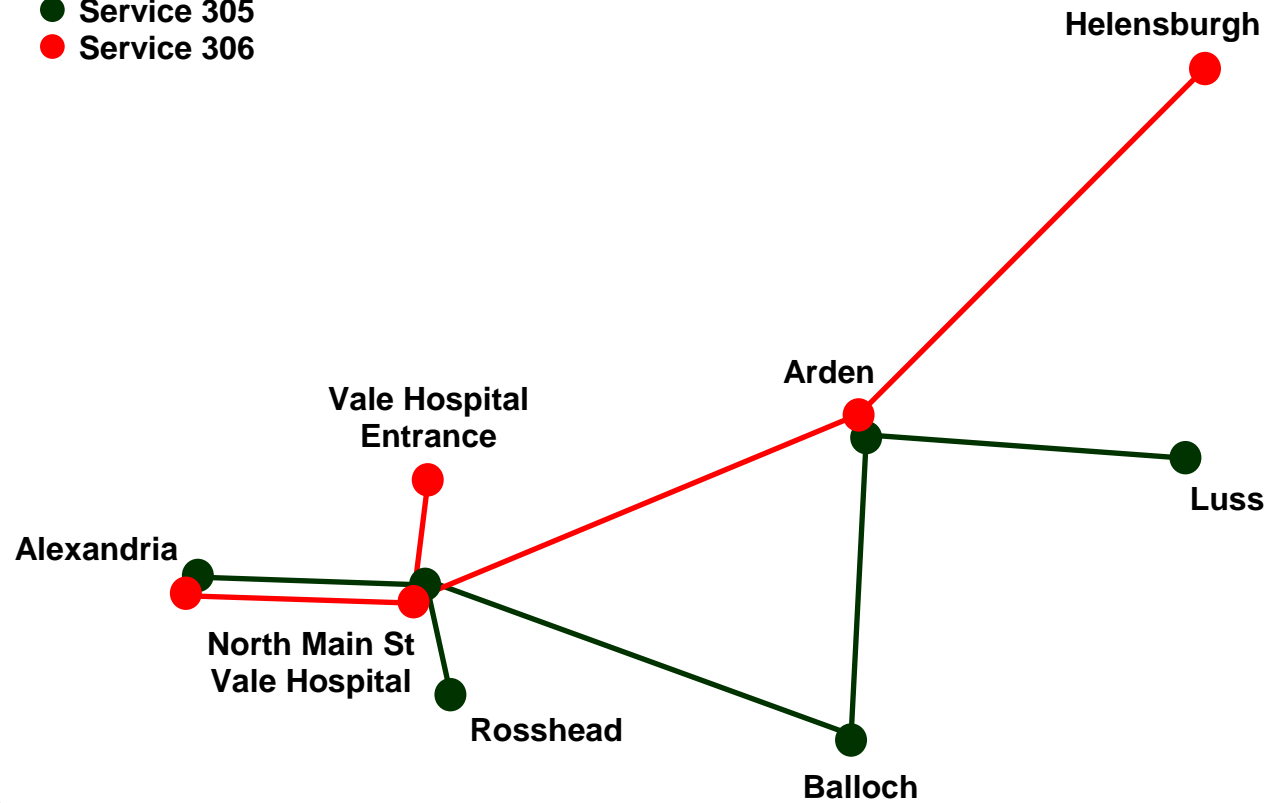

Route Map

- Service 305
- Service 306

Need to contact us?

If you have any comments, suggestions or complaints about this service or any of our services, please call us on

01389 754 321 or sales@mccolls.org.uk

OR write to us: Block 4, Vale of Leven Ind Est, Dumbarton, G82 3PD

The 24 hour clock

This is used throughout this timetable to avoid confusion between am and pm times.

For example:

9.00 am is shown as 0900

2.15 pm is shown as 1415

5.25 pm is shown as 1725

McCull's Group disclaims any liability in respect of loss or inconvenience arising from any failure to operate journeys as published, changes in timing or any printing errors. For full terms & conditions, please visit mccolls.org.uk