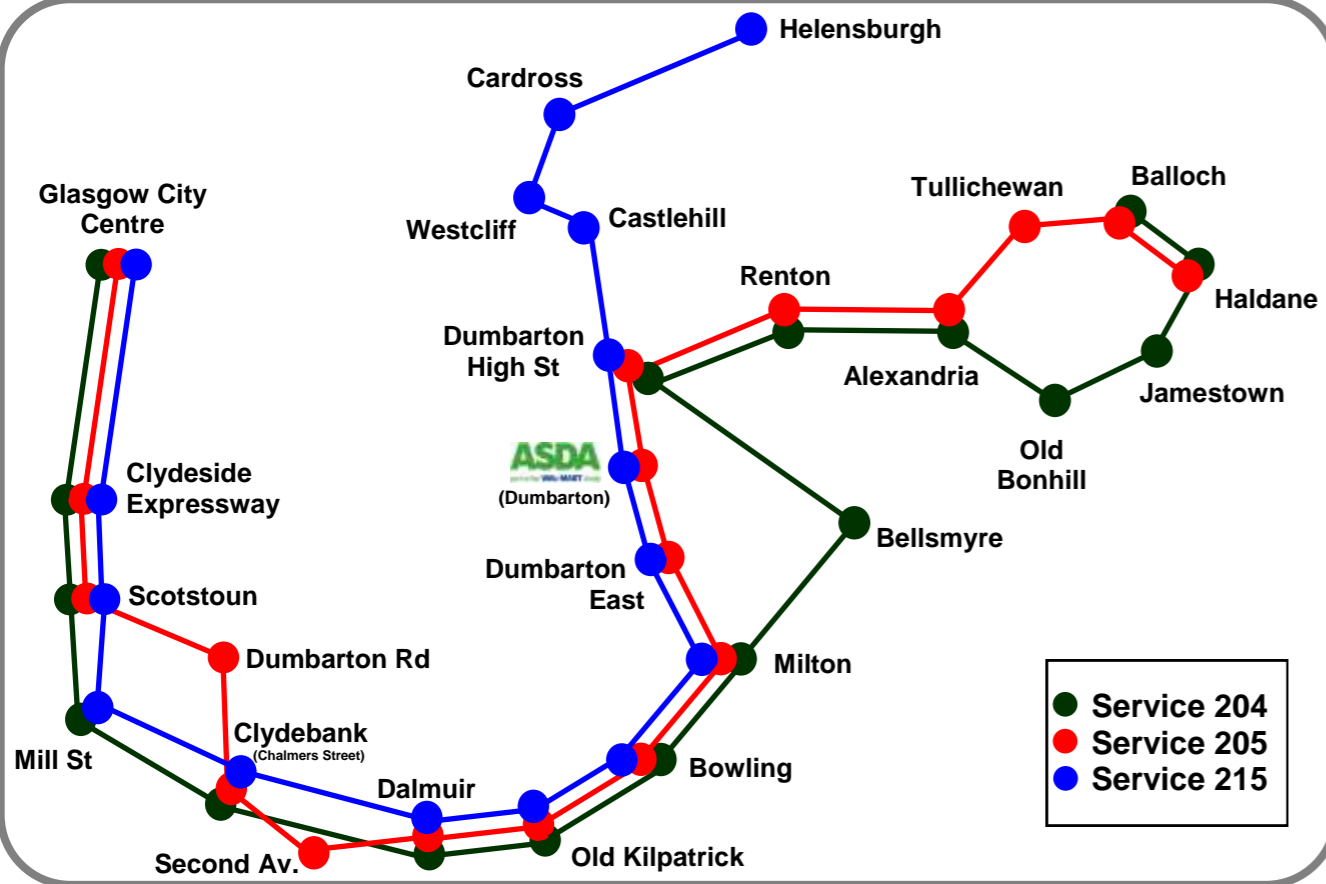

Route Map

Need to contact us?

If you have any comments, suggestions or complaints about this service or any of our services, please call us on

01389 754 321 or sales@mccolls.org.uk

OR write to us: Block 4, Vale of Leven Ind Est, Dumbarton, G82 3PD

The 24 hour clock

This is used throughout this timetable to avoid confusion between am and pm times.

For example:

9.00 am is shown as 0900

2.15 pm is shown as 1415

5.25 pm is shown as 1725

McCull's Group disclaims any liability in respect of loss or inconvenience arising from any failure to operate journeys as published, changes in timing or any printing errors. For full terms & conditions, please visit mccolls.org.uk